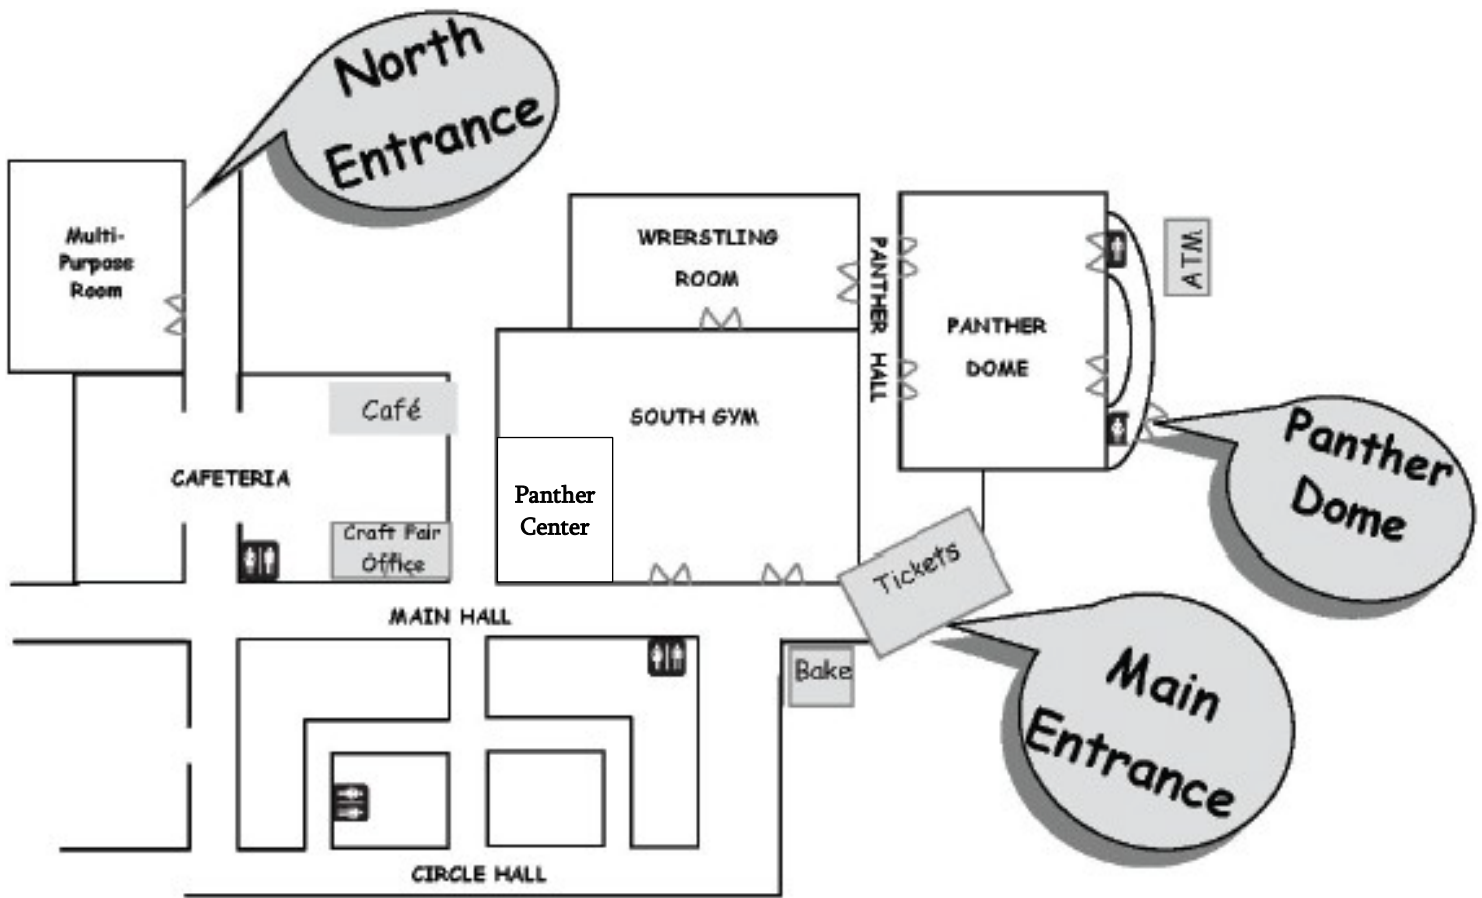

Good Luck!

Map Overview

A Special Thank You

David Hamm
OTHS Band Alumni

2022 BAND BISTRO MENU & PRICES

Breakfast

Biscuits & Gravy \$5
Wood Bakery Glazed Donut \$0.75
Fruit Yogurt Parfait \$3
Pancake Sausage Stick \$2.50
Fresh Fruit (Banana or Apple) \$1
(Milk and Juice also available)